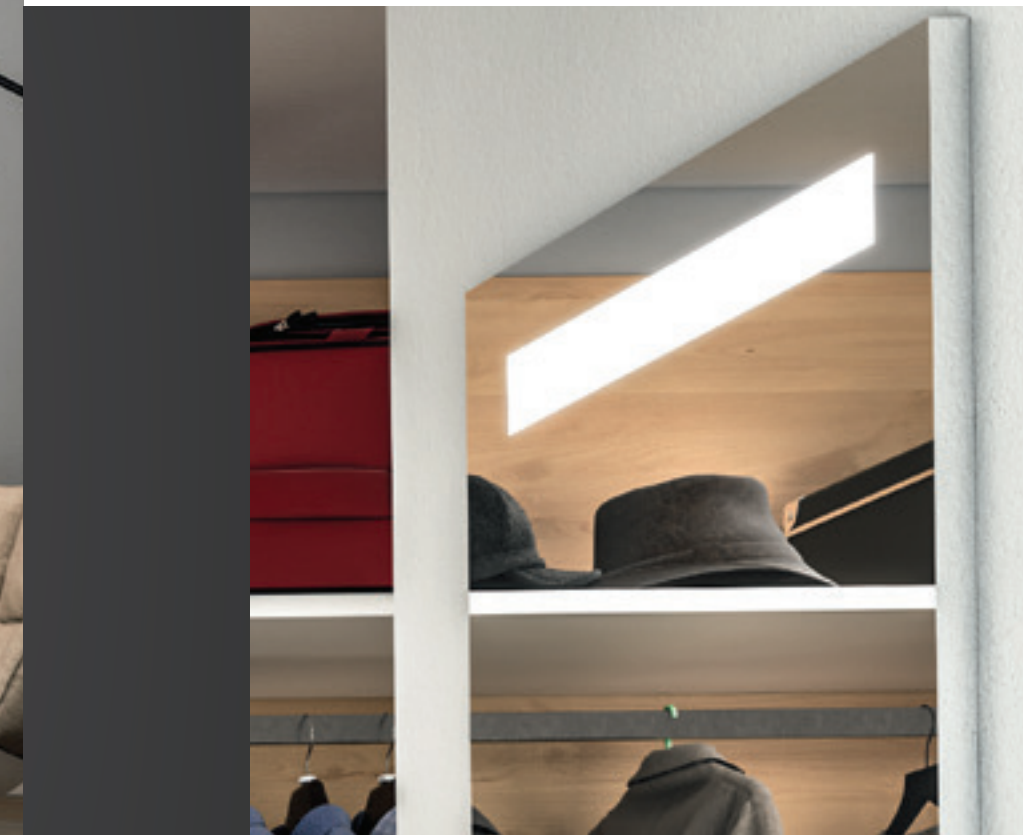

CRONOS DESIGN
LED ILLUMINATED MIRRORS

standard

DESIGN

STANDARD
line

The standard line profile is a mirror without lighting.

STANDARD + S line

The Standard + S profile is perfect for smaller spaces. Featuring a classic mirror with glass shelf in an aluminum frame, creating a sense of elegance and functionality.

The Classic profile displaying a single border flush against the edge of the aluminum frame. Creating a very simple and clean style.

CLASSIC

FREE

standing line

Free standing full length mirror with aluminum frame.

Simple

SIMPLE line

With the simple line design, you have the option of blasting one or two parallel strips vertically or horizontally with back light LED Power Supply and optional power switch.

Sandblasted mirror
with LED backlight

double

DOUBLE line

Two borders sandblasted with
LED backlight

The Double Line profile includes a double border with an
aluminum frame. Creating a polished and sophisticated
look.

PISA line

The Pisa profile showcases a single banded border, available with the option to mount hinges on the side, creating a versatile door front.